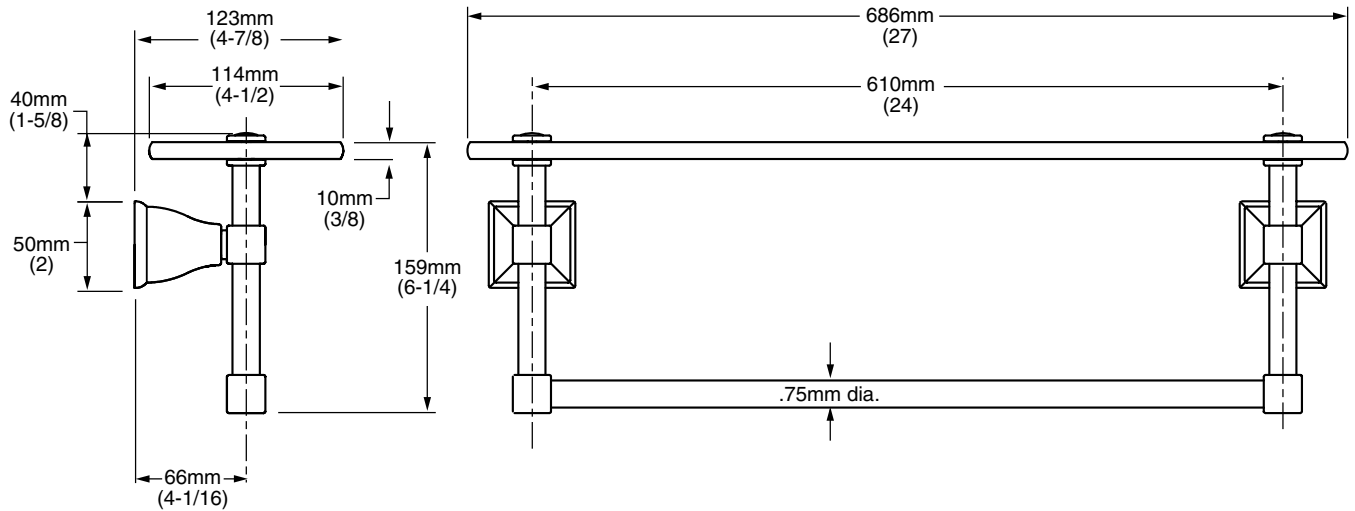

**MODEL NUMBER:**

■ 2555.034 24" Towel Bar with Glass Shelf

**Available Finishes**

.002	Polished Chrome
.068	PVD Blackened Bronze
.295	PVD Satin Nickel

**PRODUCT FEATURES:**

**Materials of Construction:** Solid brass construction for durability & long life. Glass shelf - tempered glass.

**Concealed Mounting**

**Easy to Install**

**Durability of Finishes:** Chrome and PVD finishes will never tarnish.

**SUGGESTED SPECIFICATION:**

24" Towel Bar shall feature solid brass construction with tarnish - free PVD finish. Shall feature concealed mounting. 24" Towel Bar tube shall be thick brass tube. Glass Shelf shall be tempered glass. Towel Bar shall be American Standard Model # 2555.034.\_\_\_\_.